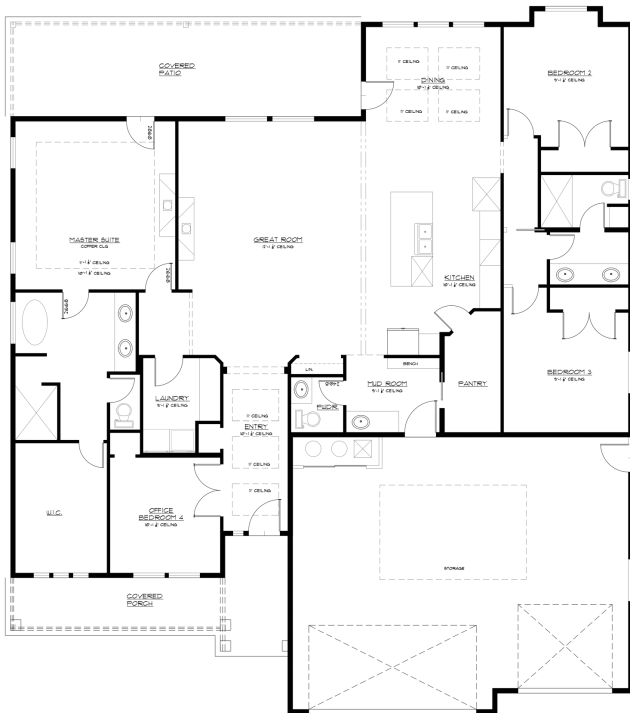

2,395 Sq Ft

Office Space

Eric Holmes

(208) 695-8979 Eric@Spotlightidaho.com
www.EricHolmes.BuyBuildBoise.com

Plan Six

Brehm Custom Homes
Est. 1959
Building Homes Building Dreams

FLOORPLAN FEATURES:

3 Bedrooms

3 Bathrooms

2,294 Sq Ft

Bonus Room

Eric Holmes

(208) 695-8979 Eric@Spotlightidaho.com
www.EricHolmes.BuyBuildBoise.com

Plan Seven

Brehm Custom Homes
Est. 1959
Building Homes Building Dreams

FLOORPLAN FEATURES:

Eric Holmes

(208) 695-8979 Eric@Spotlightidaho.com
www.EricHolmes.BuyBuildBoise.com

Plan Eight

Brehm Custom Homes
Est. 1959
Building Homes Building Dreams

FLOORPLAN FEATURES:

3 Bedrooms

2.5 Bathrooms

2,423 Sq Ft