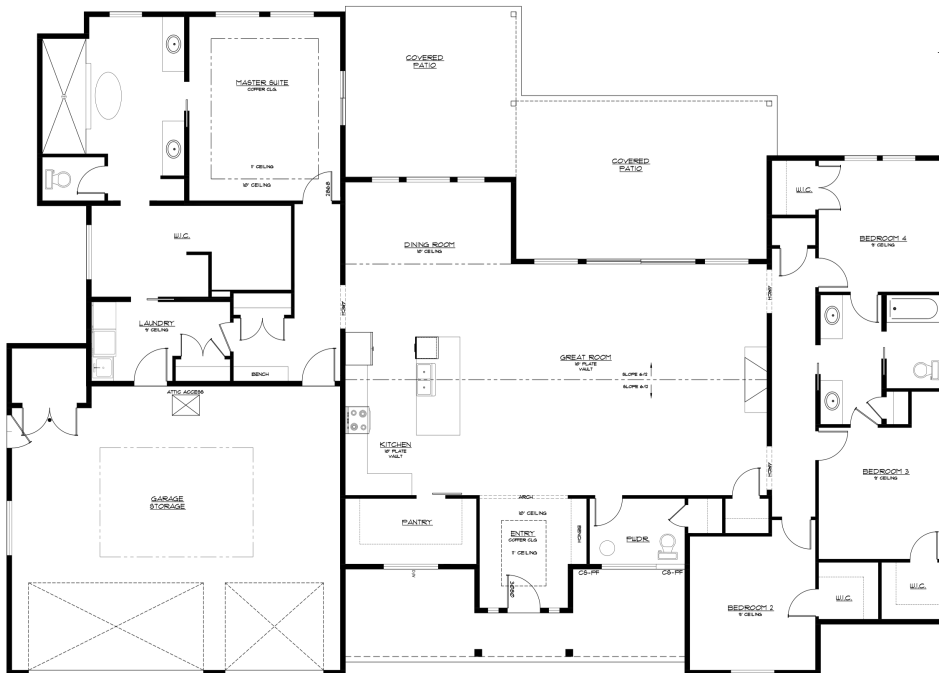

Eric Holmes

(208) 695-8979 Eric@Spotlightidaho.com
www.EricHolmes.BuyBuildBoise.com

Plan Three

Brehm Custom Homes
Est. 1959
Building Homes Building Dreams

FLOORPLAN FEATURES:

4 Bedrooms

2.5 Bathrooms

2,941 Sq Ft

Eric Holmes

(208) 695-8979 Eric@Spotlightidaho.com
www.EricHolmes.BuyBuildBoise.com

Plan Four

Brehm Custom Homes
Est. 1959
Building Homes Building Dreams

FLOORPLAN FEATURES:

3 Bedrooms

2.5 Bathrooms

3,214 Sq Ft