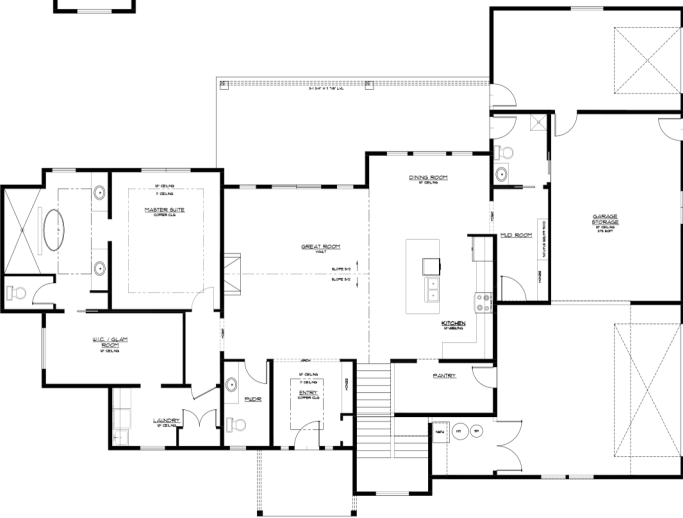

3 Bedrooms

2.5 Bathrooms

2,463 Sq Ft

379 sf storage

Eric Holmes

(208) 695-8979 Eric@Spotlightidaho.com

www.EricHolmes.BuyBuildBoise.com