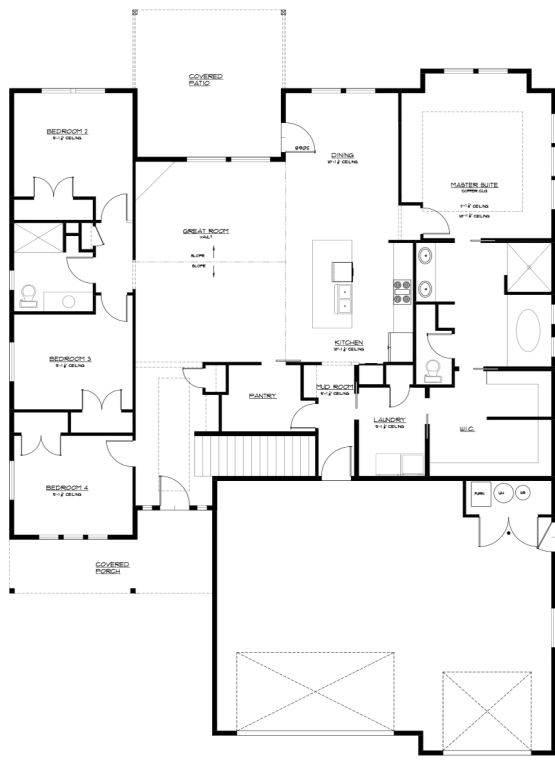

Plan One

Brehm Custom Homes
Est. 1959
Building Homes Building Dreams

FLOORPLAN FEATURES:

3 Bedrooms

2.5 Bathrooms

2,412 Sq Ft

Office/4th Bed

Eric Holmes

(208) 695-8979 Eric@Spotlightidaho.com
www.EricHolmes.BuyBuildBoise.com

Plan Two

Brehm Custom Homes
Est. 1959
Building Homes Building Dreams

FLOORPLAN FEATURES:

4 Bedrooms

3 Bathrooms

2,684 Sq Ft

Bonus Room

Eric Holmes

(208) 695-8979 Eric@Spotlightidaho.com
www.EricHolmes.BuyBuildBoise.com

Plan Three

Brehm Custom Homes
Est. 1959
Building Homes Building Dreams

FLOORPLAN FEATURES:

4 Bedrooms

2.5 Bathrooms

2,941 Sq Ft