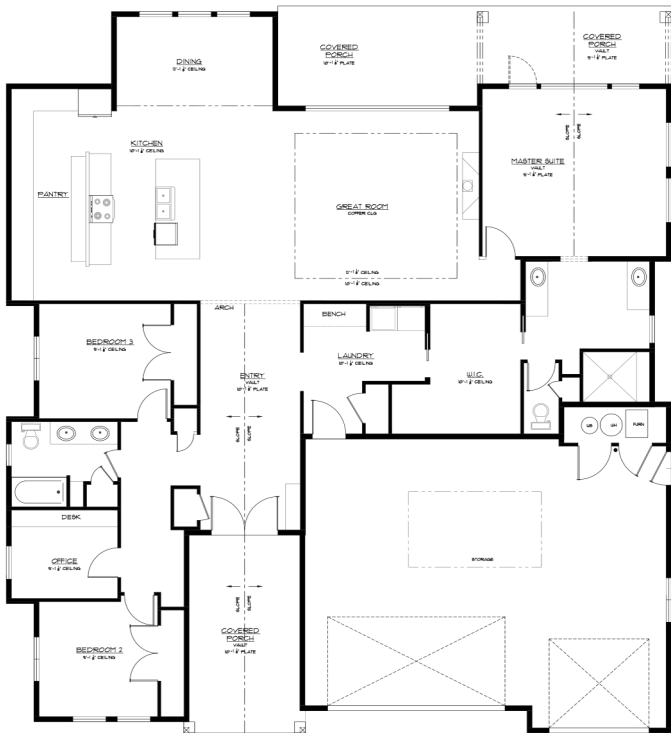

Bonus Room

Eric Holmes

(208) 695-8979 Eric@Spotlightidaho.com
www.EricHolmes.BuyBuildBoise.com

Plan Five

Brehm Custom Homes
Est. 1959
Building Homes Building Dreams

FLOORPLAN FEATURES:

3 Bedrooms

2 Bathrooms

2,395 Sq Ft

Office Space

Eric Holmes

(208) 695-8979 Eric@Spotlightidaho.com
www.EricHolmes.BuyBuildBoise.com

Plan Six

Brehm Custom Homes
Est. 1959
Building Homes Building Dreams

FLOORPLAN FEATURES:

3 Bedrooms