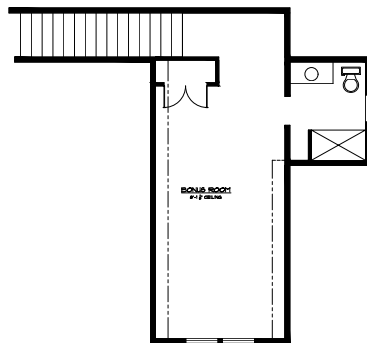

Plan One

Brehm Custom Homes
Est. 1959
Building Homes Building Dreams

FLOORPLAN FEATURES:

3 Bedrooms

2.5 Bathrooms

2,412 Sq Ft

Office/4th Bed

Eric Holmes

(208) 695-8979 Eric@Spotlightidaho.com
www.EricHolmes.BuyBuildBoise.com

Plan Two

Brehm Custom Homes
Est. 1959
Building Homes Building Dreams

FLOORPLAN FEATURES:

4 Bedrooms

3 Bathrooms

2,684 Sq Ft

Bonus Room

Eric Holmes

(208) 695-8979 Eric@Spotlightidaho.com
www.EricHolmes.BuyBuildBoise.com

Plan Three

Brehm Custom Homes
Est. 1959
Building Homes Building Dreams

FLOORPLAN FEATURES:

4 Bedrooms

2.5 Bathrooms

2,941 Sq Ft