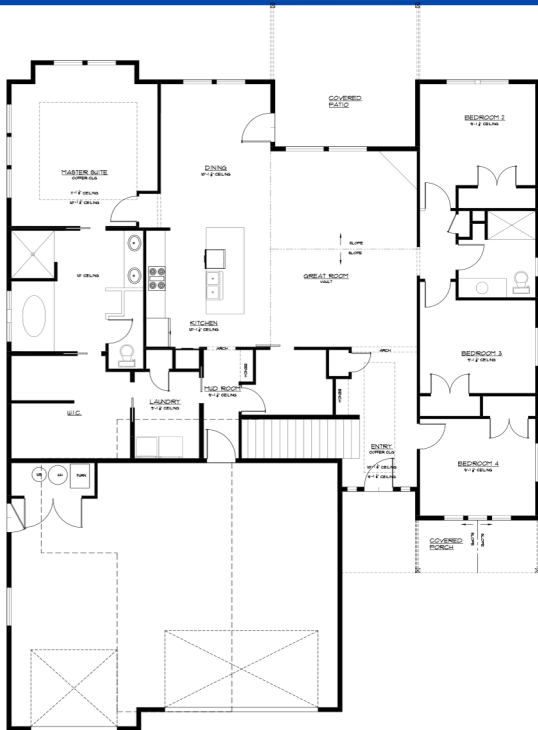

2,395 Sq Ft

Office Space

Eric Holmes

(208) 695-8979 Eric@Spotlightidaho.com
www.EricHolmes.BuyBuildBoise.com

Plan Six

Brehm Custom Homes
Est. 1959
Building Homes Building Dreams

FLOORPLAN FEATURES:

3 Bedrooms

3 Bathrooms

2,294 Sq Ft

Bonus Room

Eric Holmes

(208) 695-8979 Eric@Spotlightidaho.com
www.EricHolmes.BuyBuildBoise.com

Plan Seven

Brehm Custom Homes
Est. 1959
Building Homes Building Dreams

FLOORPLAN FEATURES:

Eric Holmes

(208) 695-8979 Eric@Spotlightidaho.com
www.EricHolmes.BuyBuildBoise.com

Plan Eight

Brehm Custom Homes
Est. 1959
Building Homes Building Dreams

FLOORPLAN FEATURES:

3 Bedrooms

2.5 Bathrooms

2,423 Sq Ft