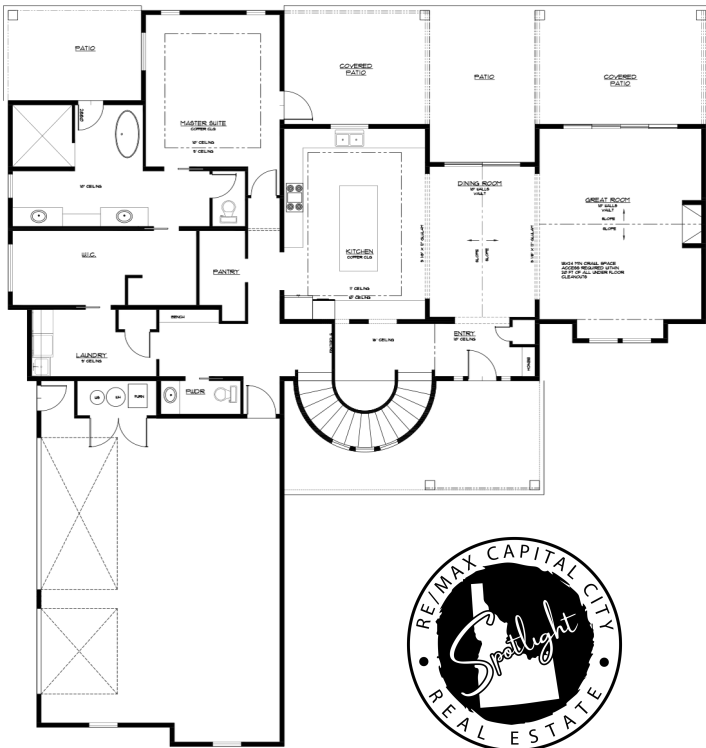

Eric Holmes

(208) 695-8979 Eric@Spotlightidaho.com
www.EricHolmes.BuyBuildBoise.com

Plan Four

Brehm Custom Homes
Est. 1959
Building Homes Building Dreams

FLOORPLAN FEATURES:

3 Bedrooms

2.5 Bathrooms

3,214 Sq Ft