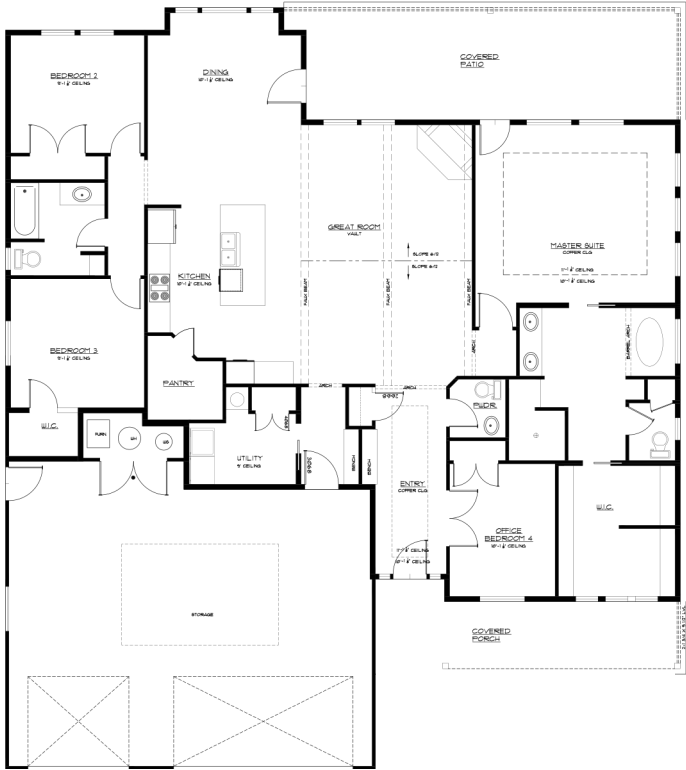

Plan One

Brehm Custom Homes
Est. 1959
Building Homes Building Dreams

FLOORPLAN FEATURES:

3 Bedrooms

2.5 Bathrooms

2,412 Sq Ft

Office/4th Bed

Eric Holmes

(208) 695-8979 Eric@Spotlightidaho.com
www.EricHolmes.BuyBuildBoise.com

Plan Two

Brehm Custom Homes
Est. 1959
Building Homes Building Dreams

FLOORPLAN FEATURES:

4 Bedrooms

3 Bathrooms

2,684 Sq Ft

Bonus Room

Eric Holmes

(208) 695-8979 Eric@Spotlightidaho.com
www.EricHolmes.BuyBuildBoise.com

Plan Three

Brehm Custom Homes
Est. 1959
Building Homes Building Dreams

FLOORPLAN FEATURES:

4 Bedrooms

2.5 Bathrooms

2,941 Sq Ft