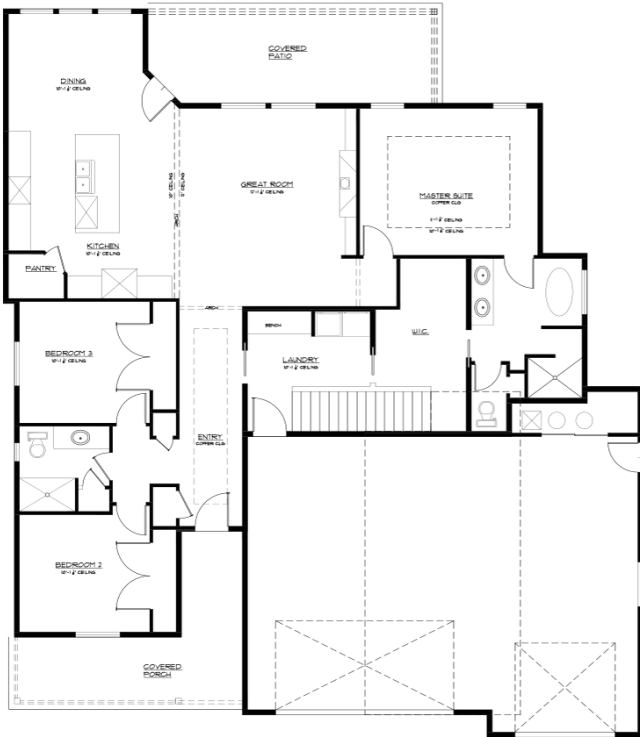

2,395 Sq Ft

Office Space

Eric Holmes

(208) 695-8979 Eric@Spotlightidaho.com
www.EricHolmes.BuyBuildBoise.com

Plan Six

Brehm Custom Homes
Est. 1959
Building Homes Building Dreams

FLOORPLAN FEATURES:

3 Bedrooms