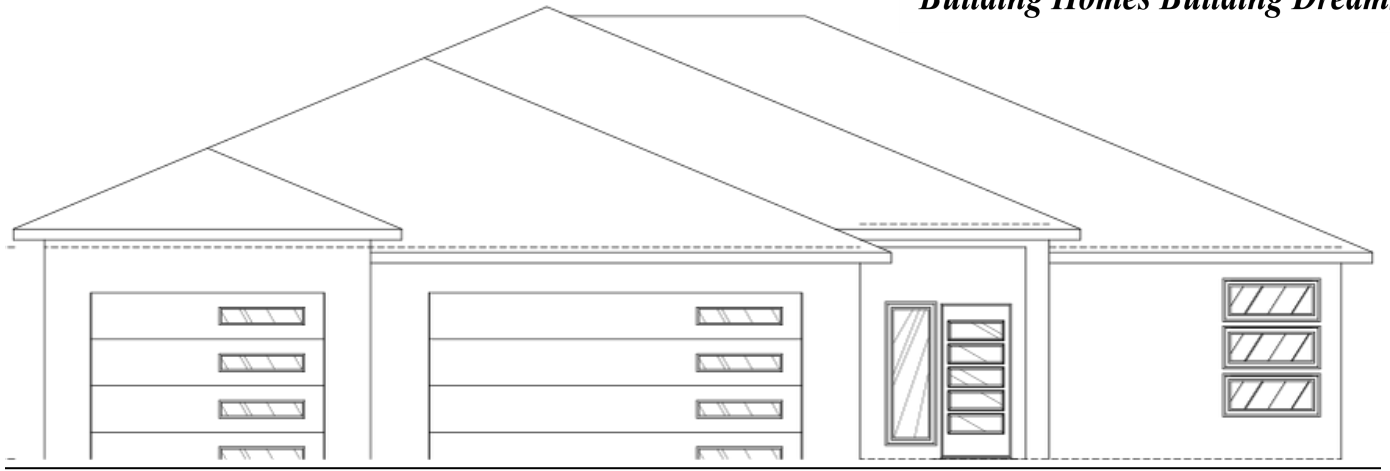

3 Bathrooms

2,294 Sq Ft

Bonus Room

Eric Holmes

(208) 695-8979 Eric@Spotlightidaho.com
www.EricHolmes.BuyBuildBoise.com

Plan Seven

Brehm Custom Homes
Est. 1959
Building Homes Building Dreams

FLOORPLAN FEATURES:

Eric Holmes

(208) 695-8979 Eric@Spotlightidaho.com
www.EricHolmes.BuyBuildBoise.com

Plan Eight

Brehm Custom Homes
Est. 1959
Building Homes Building Dreams

FLOORPLAN FEATURES:

3 Bedrooms

2.5 Bathrooms

2,423 Sq Ft