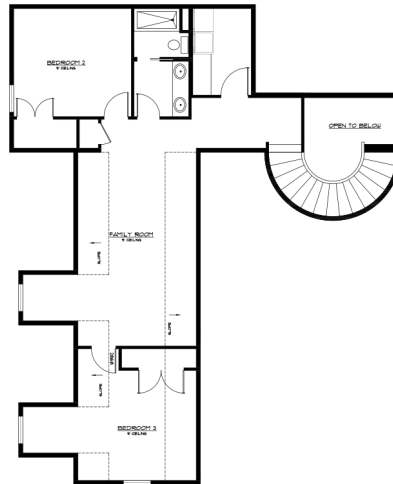

Plan Four

Brehm Custom Homes
Est. 1959
Building Homes Building Dreams

FLOORPLAN FEATURES:

3 Bedrooms

2.5 Bathrooms

3,214 Sq Ft

Bonus Room

Eric Holmes

(208) 695-8979 Eric@Spotlightidaho.com
www.EricHolmes.BuyBuildBoise.com