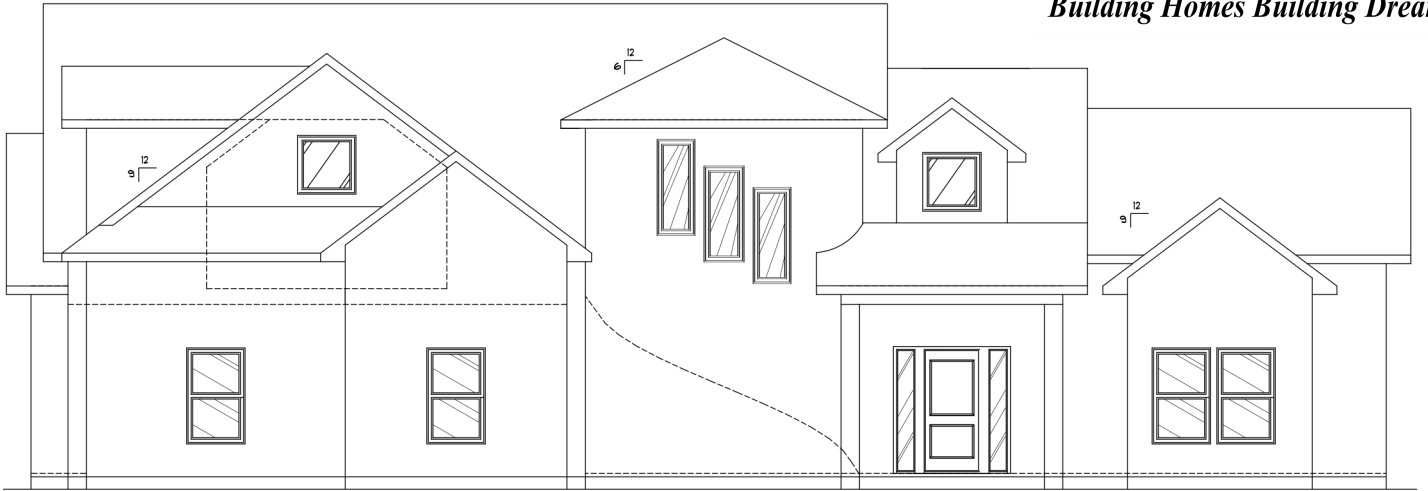

(208) 695-8979 Eric@Spotlightidaho.com
www.EricHolmes.BuyBuildBoise.com

Plan Two

Brehm Custom Homes
Est. 1959
Building Homes Building Dreams

FLOORPLAN FEATURES:

4 Bedrooms

3 Bathrooms

2,684 Sq Ft

Bonus Room

Eric Holmes

(208) 695-8979 Eric@Spotlightidaho.com
www.EricHolmes.BuyBuildBoise.com

Plan Three

Brehm Custom Homes
Est. 1959
Building Homes Building Dreams

FLOORPLAN FEATURES:

4 Bedrooms

2.5 Bathrooms

2,941 Sq Ft

Eric Holmes

(208) 695-8979 Eric@Spotlightidaho.com
www.EricHolmes.BuyBuildBoise.com

Plan Four

Brehm Custom Homes
Est. 1959
Building Homes Building Dreams

FLOORPLAN FEATURES:

3 Bedrooms

2.5 Bathrooms

3,214 Sq Ft