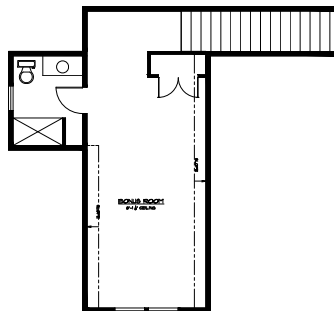

3 Bathrooms

2,294 Sq Ft

Bonus Room

Eric Holmes

(208) 695-8979 Eric@Spotlightidaho.com
www.EricHolmes.BuyBuildBoise.com

Plan Seven

Brehm Custom Homes
Est. 1959
Building Homes Building Dreams

FLOORPLAN FEATURES: